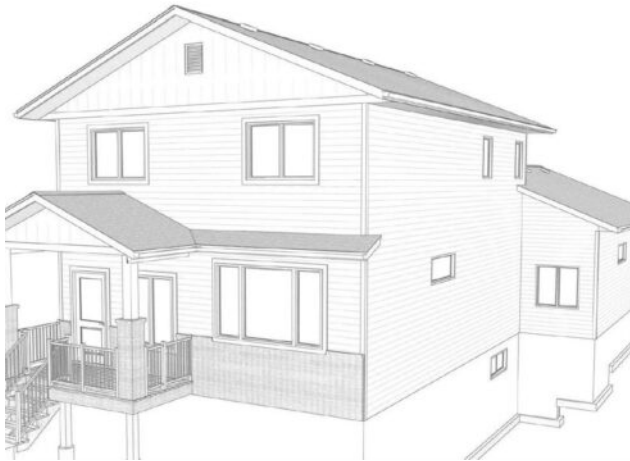

**6319 26 Avenue
Camrose, Alberta**

MLS # A2271962

\$598,162

Division:	Valleyview		
Type:	Residential/House		
Style:	2 Storey		
Size:	1,816 sq.ft.	Age:	2025 (1 yrs old)
Beds:	3	Baths:	2 full / 1 half
Garage:	Double Garage Attached		
Lot Size:	0.13 Acre		
Lot Feat:	Back Lane		

Inclusions: NA

Brand New Two Storey Built by Battle River Homes! Great Location - Southside Camrose - close to walking trails and steps away from the newly opened Catholic High School. Incredible Family Floor plan featuring a bright and open main-floor plan with 9ft ceilings, vinyl plank flooring and tons of extra windows for all your natural light. You'll love the traditional front living room, great dining area with room to expand plus an incredible kitchen that sees quartz counters, large central island with eating bar, white cabinetry and a full 5'6x5'6 walk-in pantry. Balancing out the main level is a rear entry with 2pc and access out to 12'6x13 no maintenance deck and back yard. Upper level has 3 great sized bedrooms with the 2 spare rooms giving plenty of space for bedroom sets and a nook for desk/dresser option. The Primary Bedroom is a stunner with extra windows, a 7'2x7'2 walk-in closet and a private 4pc ensuite with dual sinks and full shower with tile and bench seating. A full 4pc bath plus a dedicated laundry room round out the upper level - a fantastic perk of this home. ICF Basement - unfinished - lays out well for additional bedroom, living area, future bathroom and storage. Paved Back Lane gives access to the Attached 25x27 Rear Garage - Fully Finished with high ceilings, epoxy floors, extra windows, view to the front street and a floor drain. Another Quality Built Home from Battle River Homes!