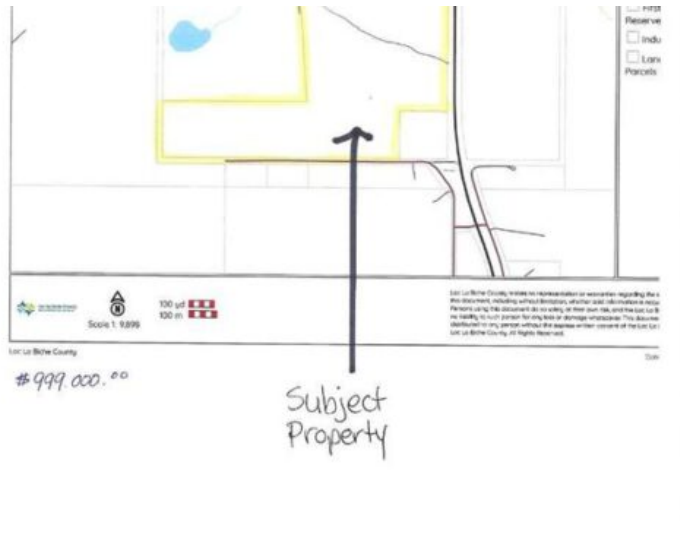

GRASSROOTS
REALTY GROUP

587-777-7276
yuri@grassrootsrealtygroup.ca

Plan 1120260 Blk 1 Lot 1
Rural Lac La Biche County, Alberta

MLS # A2273165

\$999,000

Division: NONE

Lot Size: 101.29 Acres

Lot Feat: -

By Town: -

LLD: -

Zoning: ag

Water: -

Sewer: -

Utilities: -

101.29 acre parcel with great potential for future business and or residential development right along the highway bypass.