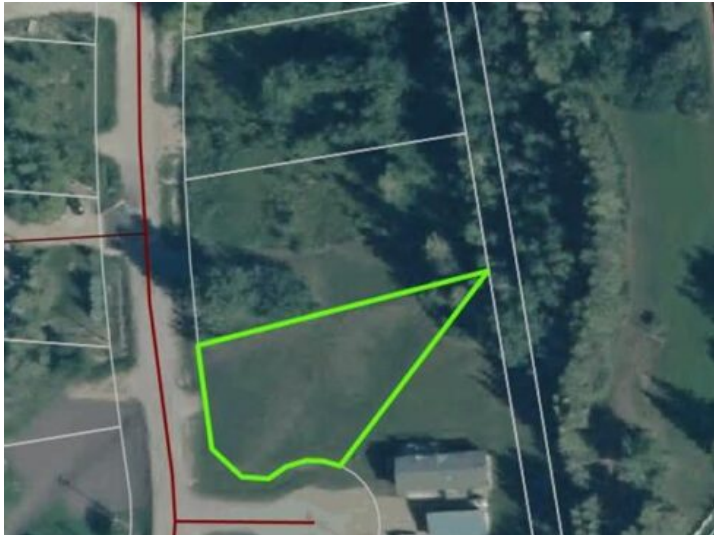

GRASSROOTS

REALTY GROUP

587-777-7276
yuri@grassrootsrealtygroup.ca

67405,202 Mission Rd
Rural Lac La Biche County, Alberta

MLS # A2281413

\$79,500

Division: NONE

Lot Size: 0.41 Acre

Lot Feat: -

By Town: -

LLD: -

Zoning: country residential

Water: -

Sewer: -

Utilities: -

Back lot mission beach. Cleared lot and ready for your home away from home. All paved roads lead to this affordable backlot at glorious Mission Beach. Lac La Biche lake is rated as one of the best walleye fishing lakes in Alberta. Ten minutes from town and a minute to the lake.