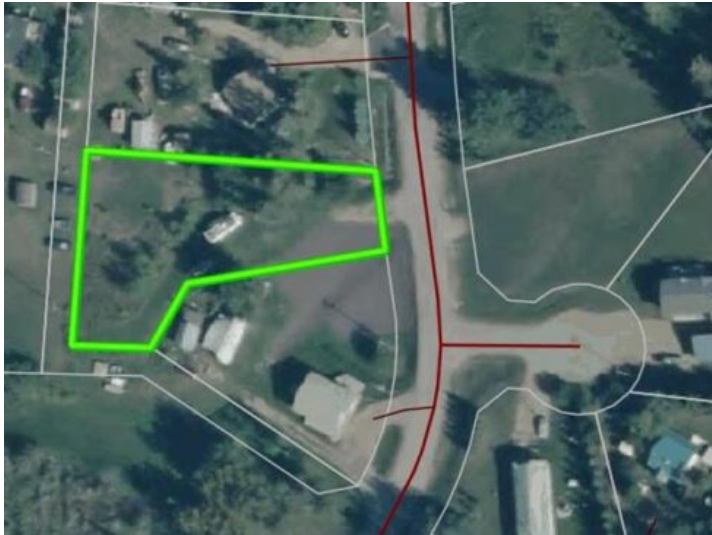

**GRASSROOTS**

REALTY GROUP

587-777-7276  
yuri@grassrootsrealtygroup.ca

67405,106 Mission Rd  
Rural Lac La Biche County, Alberta

MLS # A2281422

**\$79,500**

Division: NONE

Lot Size: 0.50 Acre

Lot Feat: -

By Town: -

LLD: -

Zoning: country residential

Water: -

Sewer: -

Utilities: -

Back lot mission beach. cleared lot and ready for your home away from home. All paved roads lead to this affordable backlot at glorious Mission Beach. Lac La Biche lake is rated as one of the best walleye fishing lakes in Alberta. Ten minutes from town and a minute to the lake.