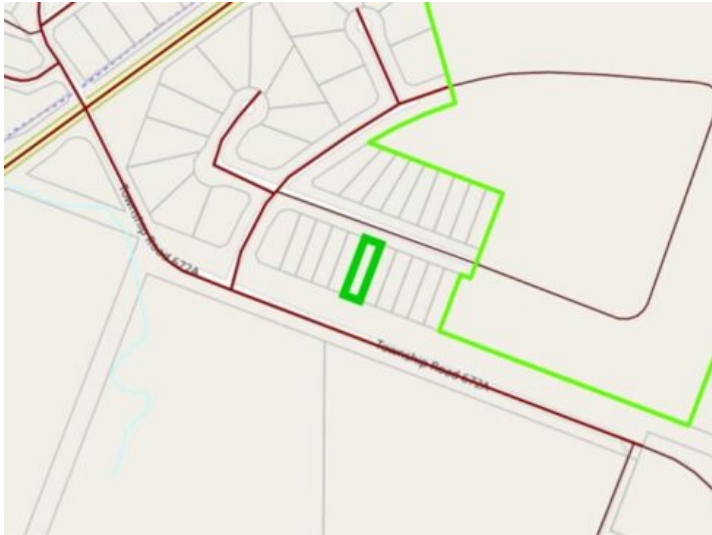

GRASSROOTS

REALTY GROUP

587-777-7276
yuri@grassrootsrealtygroup.ca

311, 13348 672A Township
Lac La Biche, Alberta

MLS # A2284409

\$120,000

Division: Lac La Biche

Lot Size: 0.25 Acre

Lot Feat: -

By Town: -

LLD: -

Zoning: Res

Water: Public

Sewer: Sewer

Utilities: Electricity at Lot Line, Natural Gas at Lot Line

NOW SELLING!!!! Phase 1 of Churchill Gates. 1/2 acre and 1/4 acre serviced estate lots located only minutes from the town of Lac La Biche, across from Lac La Biche golf and country club. This architecturally controlled residential subdivision has a scenic view of the lake and is close to walking trails, boat launch, golfing and all the recreation that Lac La Biche has to offer.