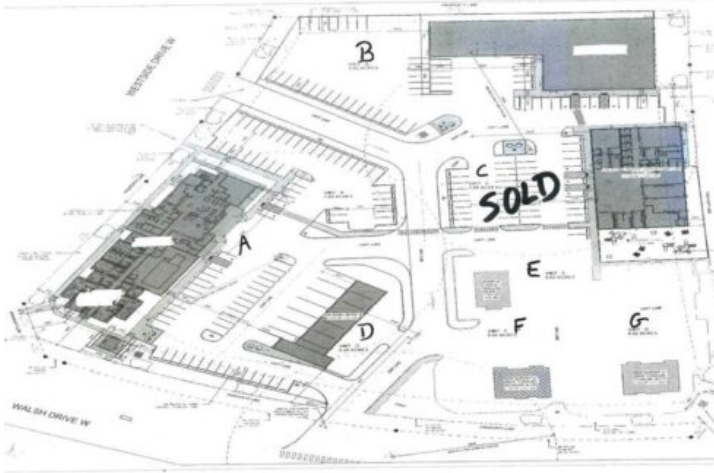

GRASSROOTS

REALTY GROUP

587-777-7276
yuri@grassrootsrealtygroup.ca

**UNIT F, 2401 WESTSIDE Drive W
Lethbridge, Alberta**

MLS # A2287406

\$799,000

Division: NONE

Lot Size: 0.52 Acre

Lot Feat: -

By Town: -

LLD: -

Zoning: DC

Water: -

Sewer: -

Utilities: -

This lot is located in one of Lethbridge's newest subdivisions. It is called University Gateway Business Center.