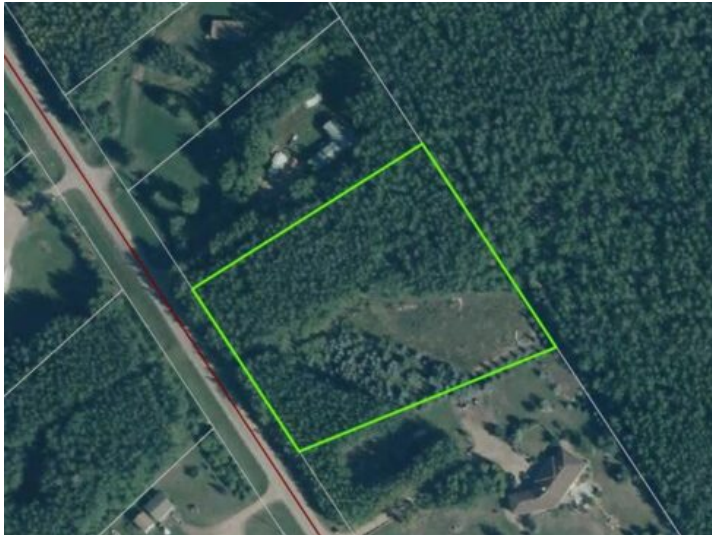

GRASSROOTS

REALTY GROUP

587-777-7276
yuri@grassrootsrealtygroup.ca

113, 67417 McGrane Road Road
Lac La Biche, Alberta

MLS # A2190557

\$155,000

Division: Lac La Biche

Lot Size: 2.48 Acres

Lot Feat: -

By Town: -

LLD: -

Zoning: CR

Water: -

Sewer: -

Utilities: -

2.48 acre country residential lot mostly treed in Mission Village Phase I with municipal water and sewers available at property line. Only minutes to Lac La Biche on paved road. Direct access to paved walking trail along Mission Road and short distance to beautiful Lac La Biche lake with year round recreational and fishing opportunities. Great place for your next home or camping spot. Large lot will easily accommodate out buildings and workshop.